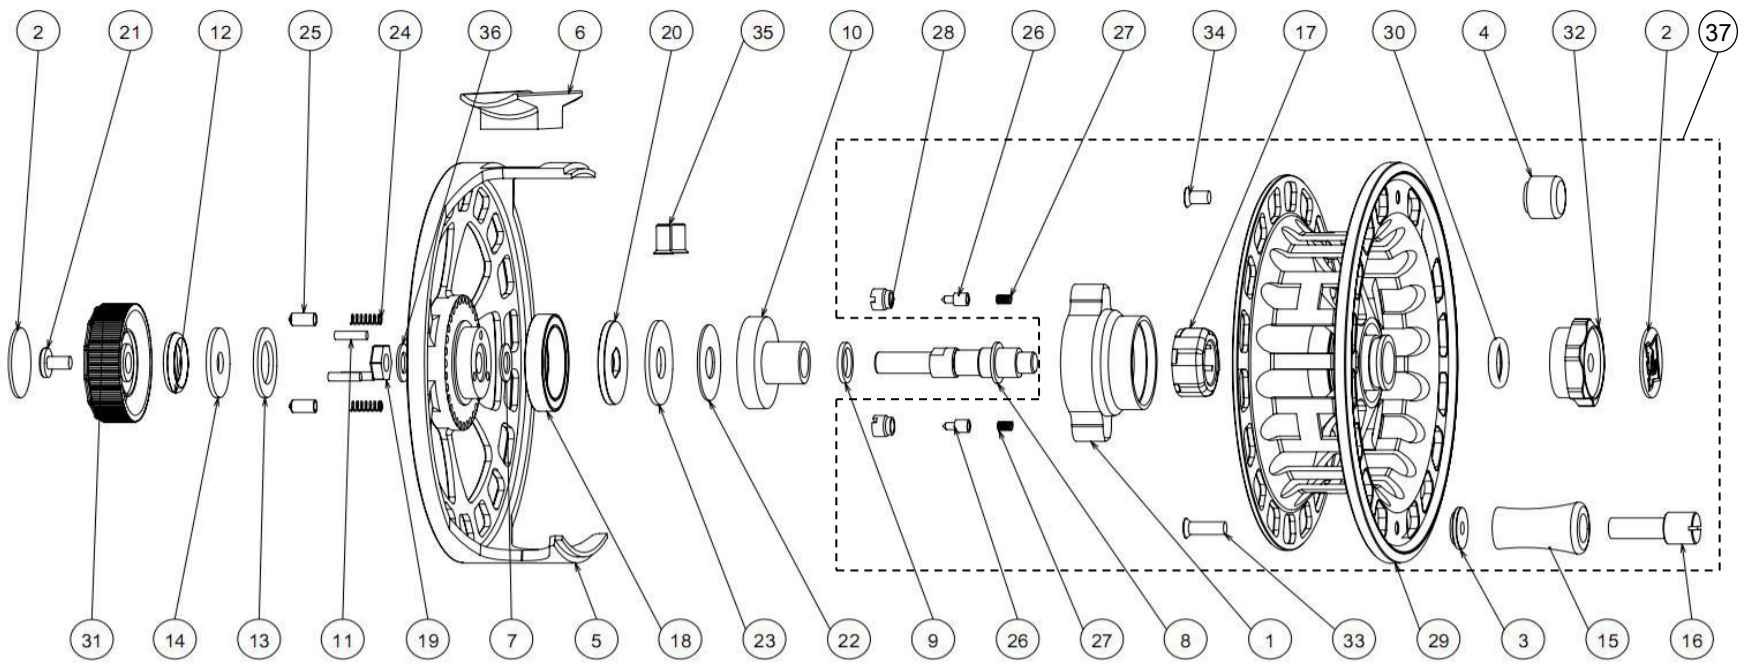

PARTS LIST FOR HARDY ULTRALITE DD 3000/4000/5000/6000/7000/8000/9000/10000

#	DESCRIPTION	QTY	PART NO.							HARDY STYLE NO.								
			3000	4000	5000	6000	7000	8000	9000	10000	3000	4000	5000	6000	7000	8000	9000	10000
1	Clutch Retaining Nut	1	1329016				1329027			HEUD010SP01					HEUD050SP01			
2	Badge	2	1329272							HREUN005SP9								
3	Handle Cup	1	1329004							HEUC010SP07								
4	Counter Balance	1	1329007	1329015			1329030			HEUC010SP10	HEUC105SP18				HEUD050SP04			
5	Frame	1	1370721	1370722	1370723	1370724	1370725	1370726	1370727	1370728	N/A	N/A	N/A	N/A	N/A	N/A	N/A	
6	Reel Foot	1	1329018							HEUD010SP03								
7	Spindle Washer 1T	1	1366076							N/A								
8	Spindle	1	1329020				1329032			HEUD010SP05				HEUD050SP06				
9	Drag Washer Small	1	1329249							HREUN005SP22								
10	Clutch Body	1	1329021				1329250			HEUD010SP06				HREUN005SP23				
11	Push Pin	3	1329259							HREUN005SP31								
12	Drag O-ring	1	1329263							HREUN005SP35								
13	Push Pin Plate 1	1	1329261							HREUN005SP33								
14	Push Pin Plate 2	1	1329262							HREUN005SP34								
15	Handle Knob	1	1329005	1329013			1329029			HEUC010SP08	HEUC010SP16				HEUD050SP03			
16	Handle Rivet	1	1329006	1329014			1329028			HEUC010SP09	HEUC010SP17				HEUD050SP02			
17	One Way Clutch	1	1329023				1329242			HEUD010SP08				HREUN005SP16				
18	Ball Bearing	1	1329022				1329255			HEUD010SP07				HREUN005SP28				
19	Spindle Lock Nut	1	1329260							HREUN005SP32								
20	Key Washer	1	1329253							HREUN005SP26								
21	Drag Lock Screw	1	1329265							HREUN005SP37								
22	Drag Washer Large 1	1	1329251							HREUN005SP24								
23	Drag Washer Large 2	1	1329252							HREUN005SP25								
24	Drag Click Spring	2	1329256							HREUN005SP29								
25	Drag Click Pin	2	1329258							HREUN005SP30								
26	Spool Click Pin	2	1329245							HREUN005SP19								
27	Spool Click Spring	2	1329244							HREUN005SP18								
28	Spool Clicker Nut	2	1329247							HREUN005SP20								
29	Spool	1	1370729	1370730	1370731	1370732	1370733	1370734	1370735	1370736	N/A	N/A	N/A	N/A	N/A	N/A	N/A	
30	Latch O-Ring	1	1329024							HEUD010SP09								
31	Regulator Button	1	1329031				1329019			HEUD050SP05				HEUD010SP04				
32	Drum Latch Nut	1	1329017							HEUD010SP02								
33	Handle Screw	1	1329236							HREUN005SP10								
34	Balance Screw	1	1329241							HREUN005SP15								
35	Reel Foot Screw	2	1329026							HEUD010SP11								
36	Spindle Washer 0.5T	1	1329254							HREUN005SP27								
37	Spare Spool	1	1327983	1327984	1327985	1327986	1327987	1327988	1327989	1327990	HSUD005	HSUD010	HSUD020	HSUD030	HSUD040	HSUD050	HSUD060	HSUD070

Reel Part Numbers: DD 3000 1327318; DD 4000 1327319; DD 5000 1327320; DD 6000 1327321; DD 7000 1327322; DD 8000 1327323; DD 9000 1327324; DD 10000 1327325

21 00 Drawn: 30-9-14

Drawing Version: 34-13150-01